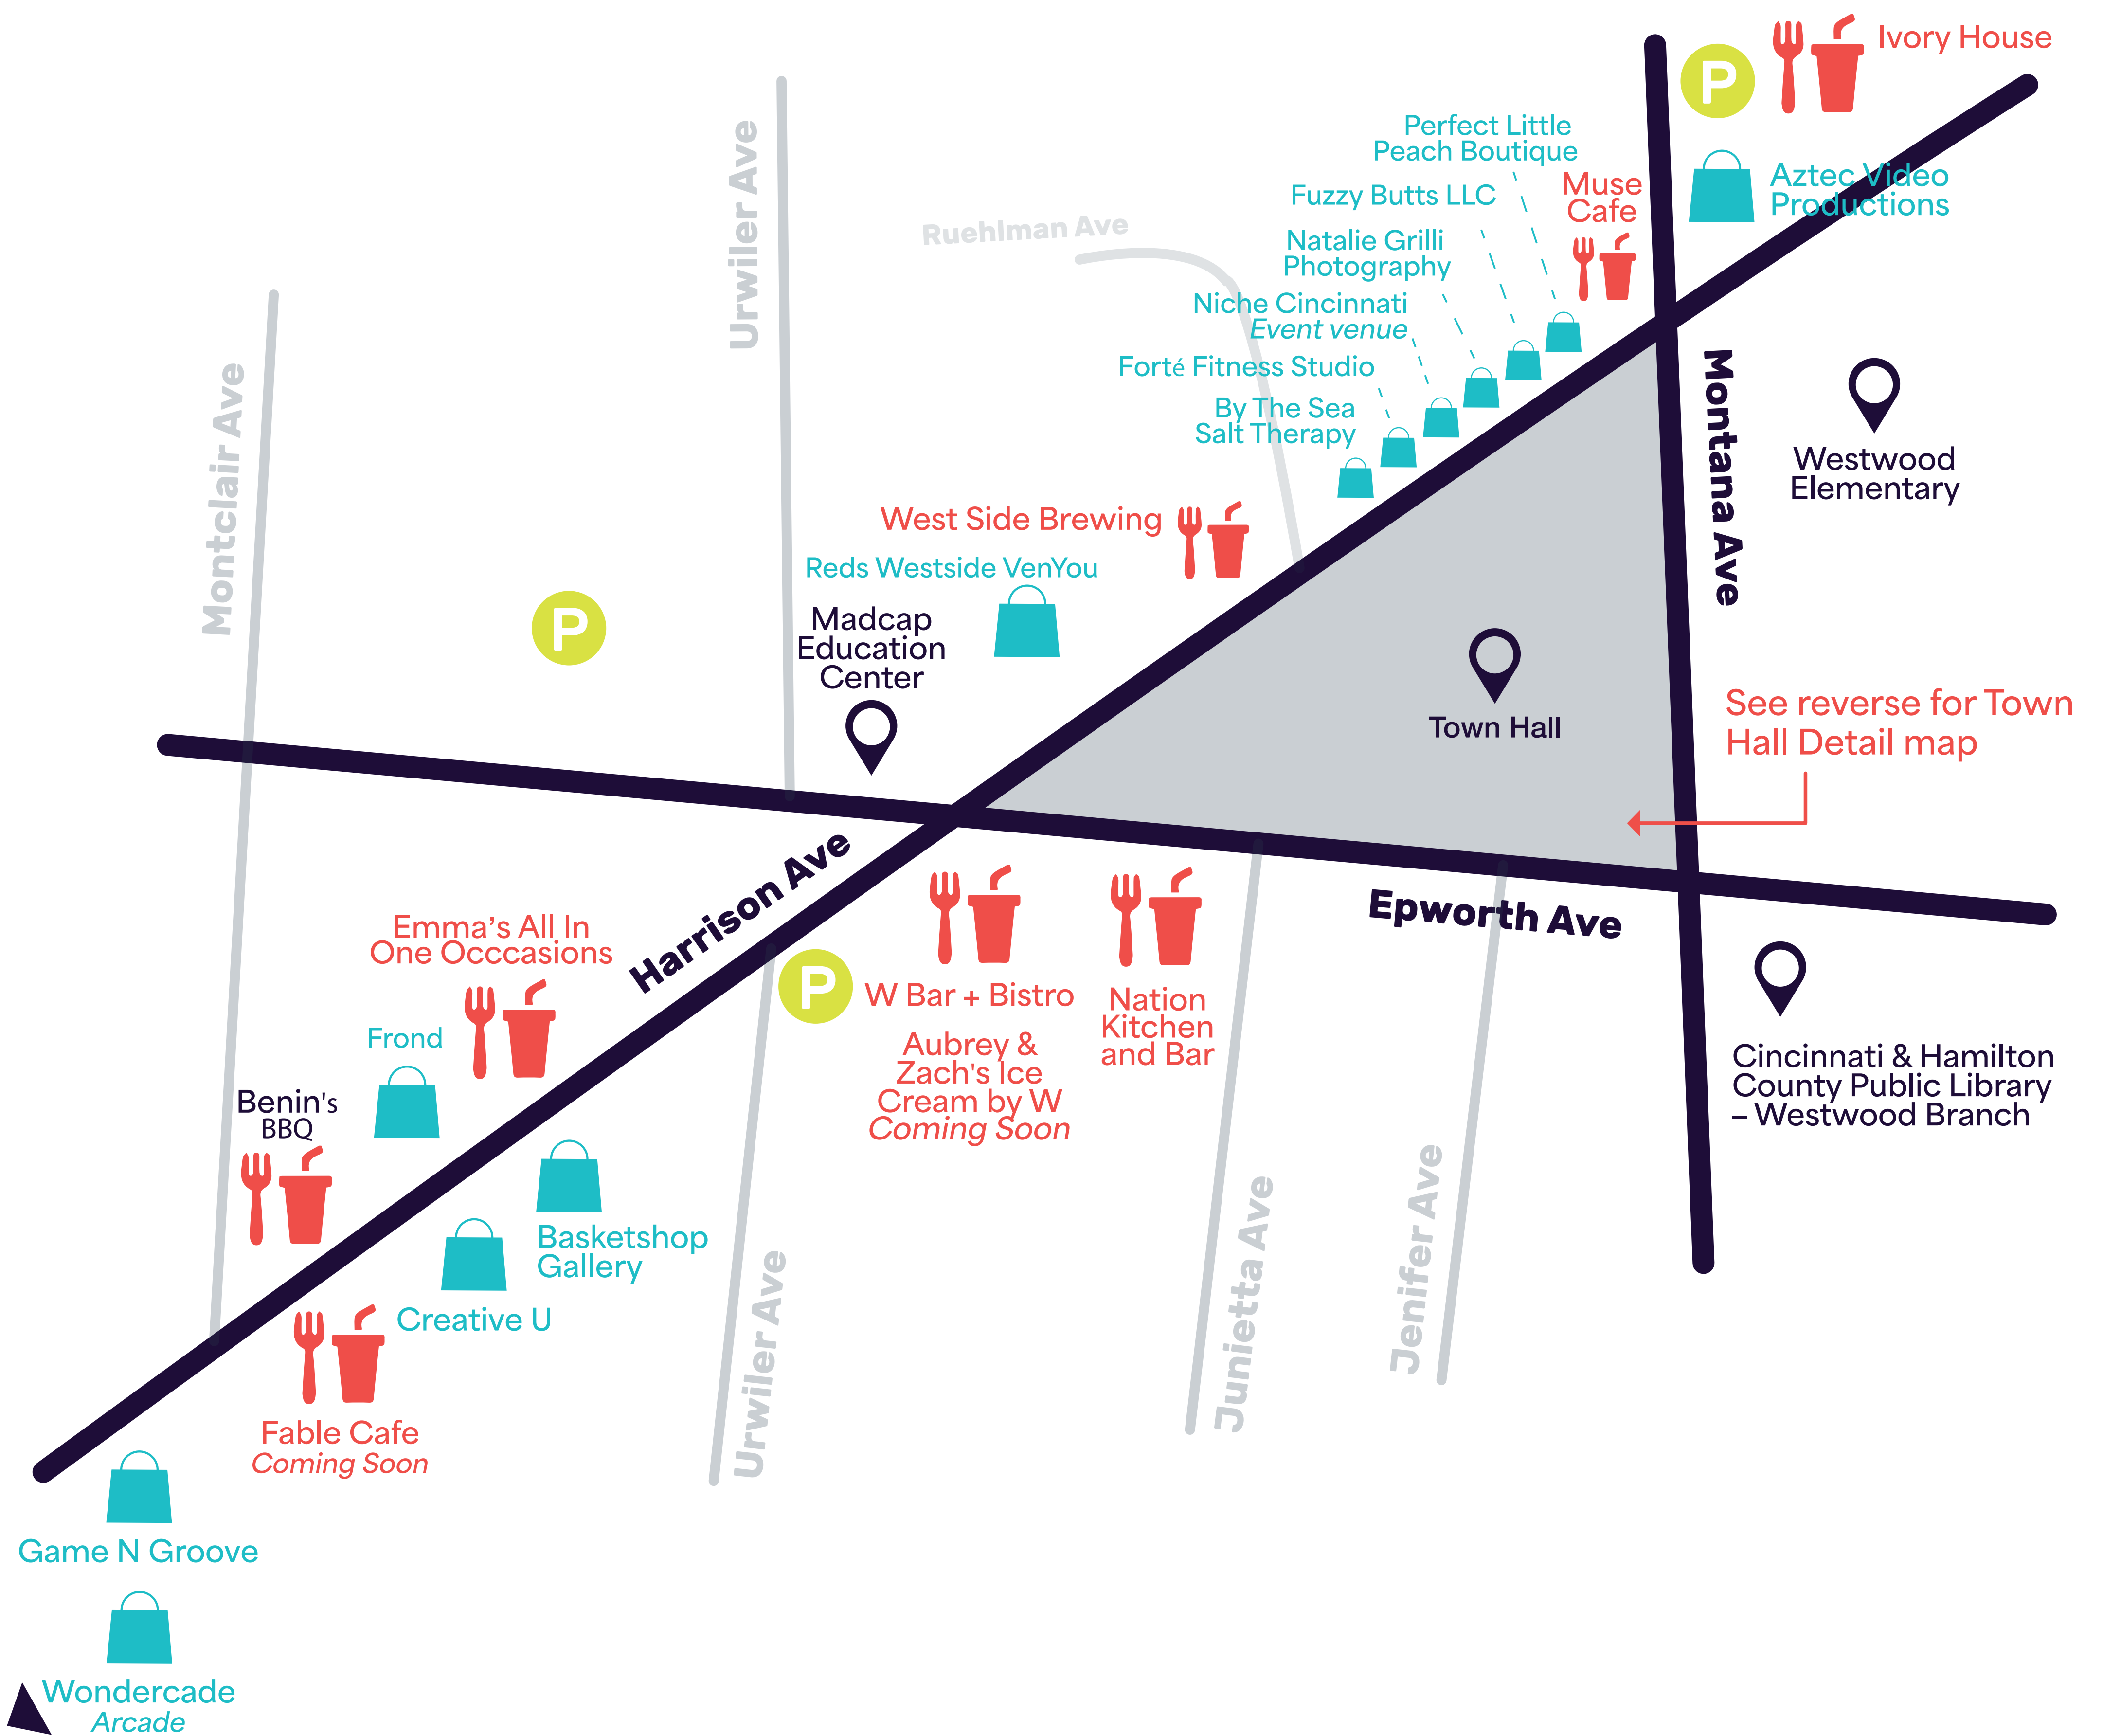

westwood works
SECOND SATURDAYS

PRIDE

Town Hall
Detail Map

Epworth Ave

- | | | | |
|---|---------------------------------|---|----------------------------------|
| Cincy Tap | Cincinnati Flag Society | Westwood United Methodist Church Bouncy house | St. James Episcopal Church |
| The Cincinnati Sisters | Sassy Soaps by Wrapped Artistry | Cincinnati & Hamilton County Library | Westwood Civic Association |
| PFLAG | West Side Brewing | Cincinnati Neighborhood Games | Metzcor |
| Treehouse | Bus Stop #21, 38, 40, 41 | Gamble-Nippert YMCA | Altafiber |
| Caracole | Littlefield | FC Cincinnati | Westwood Works |
| 1N5 | Perfect Little Peach Boutique | Great Parks of Hamilton County | FronD |
| Food Truck | By the Sea Salt Therapy | Leah Slicer, Coldwell Banker Realtors | Fable Cafe |
| GLSEN | | | Kona Ice |
| Sabor Alaniz Food tent | | | Cincinnati Recreation Commission |
| Westwood United Methodist Church Hot dogs | | | |

LET'S GET SOCIAL!

/westwoodsecondsaturdays @westwoodsecondsaturdays

westwoodworks.org

See reverse for a Business District map including additional parking and participating neighborhood businesses.

PRIDE

Business District Map

Be sure to visit the small businesses in our Business District!

-  Food and Drink
-  Retail and Service
-  Landmark
-  Parking

LET'S GET SOCIAL!

 /westwoodsecondsaturdays  @westwoodsecondsaturdays

westwoodworks.org

See reverse for a Town Hall Detail map.